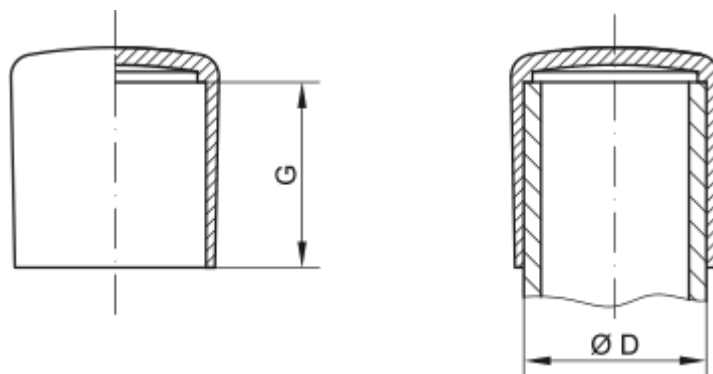

Article number: 59GPN280ER11

Description: KLEE Cap for pipes GPN 280 - (Pipe size 11)

## Measures

---

D = 11

G = 12.9